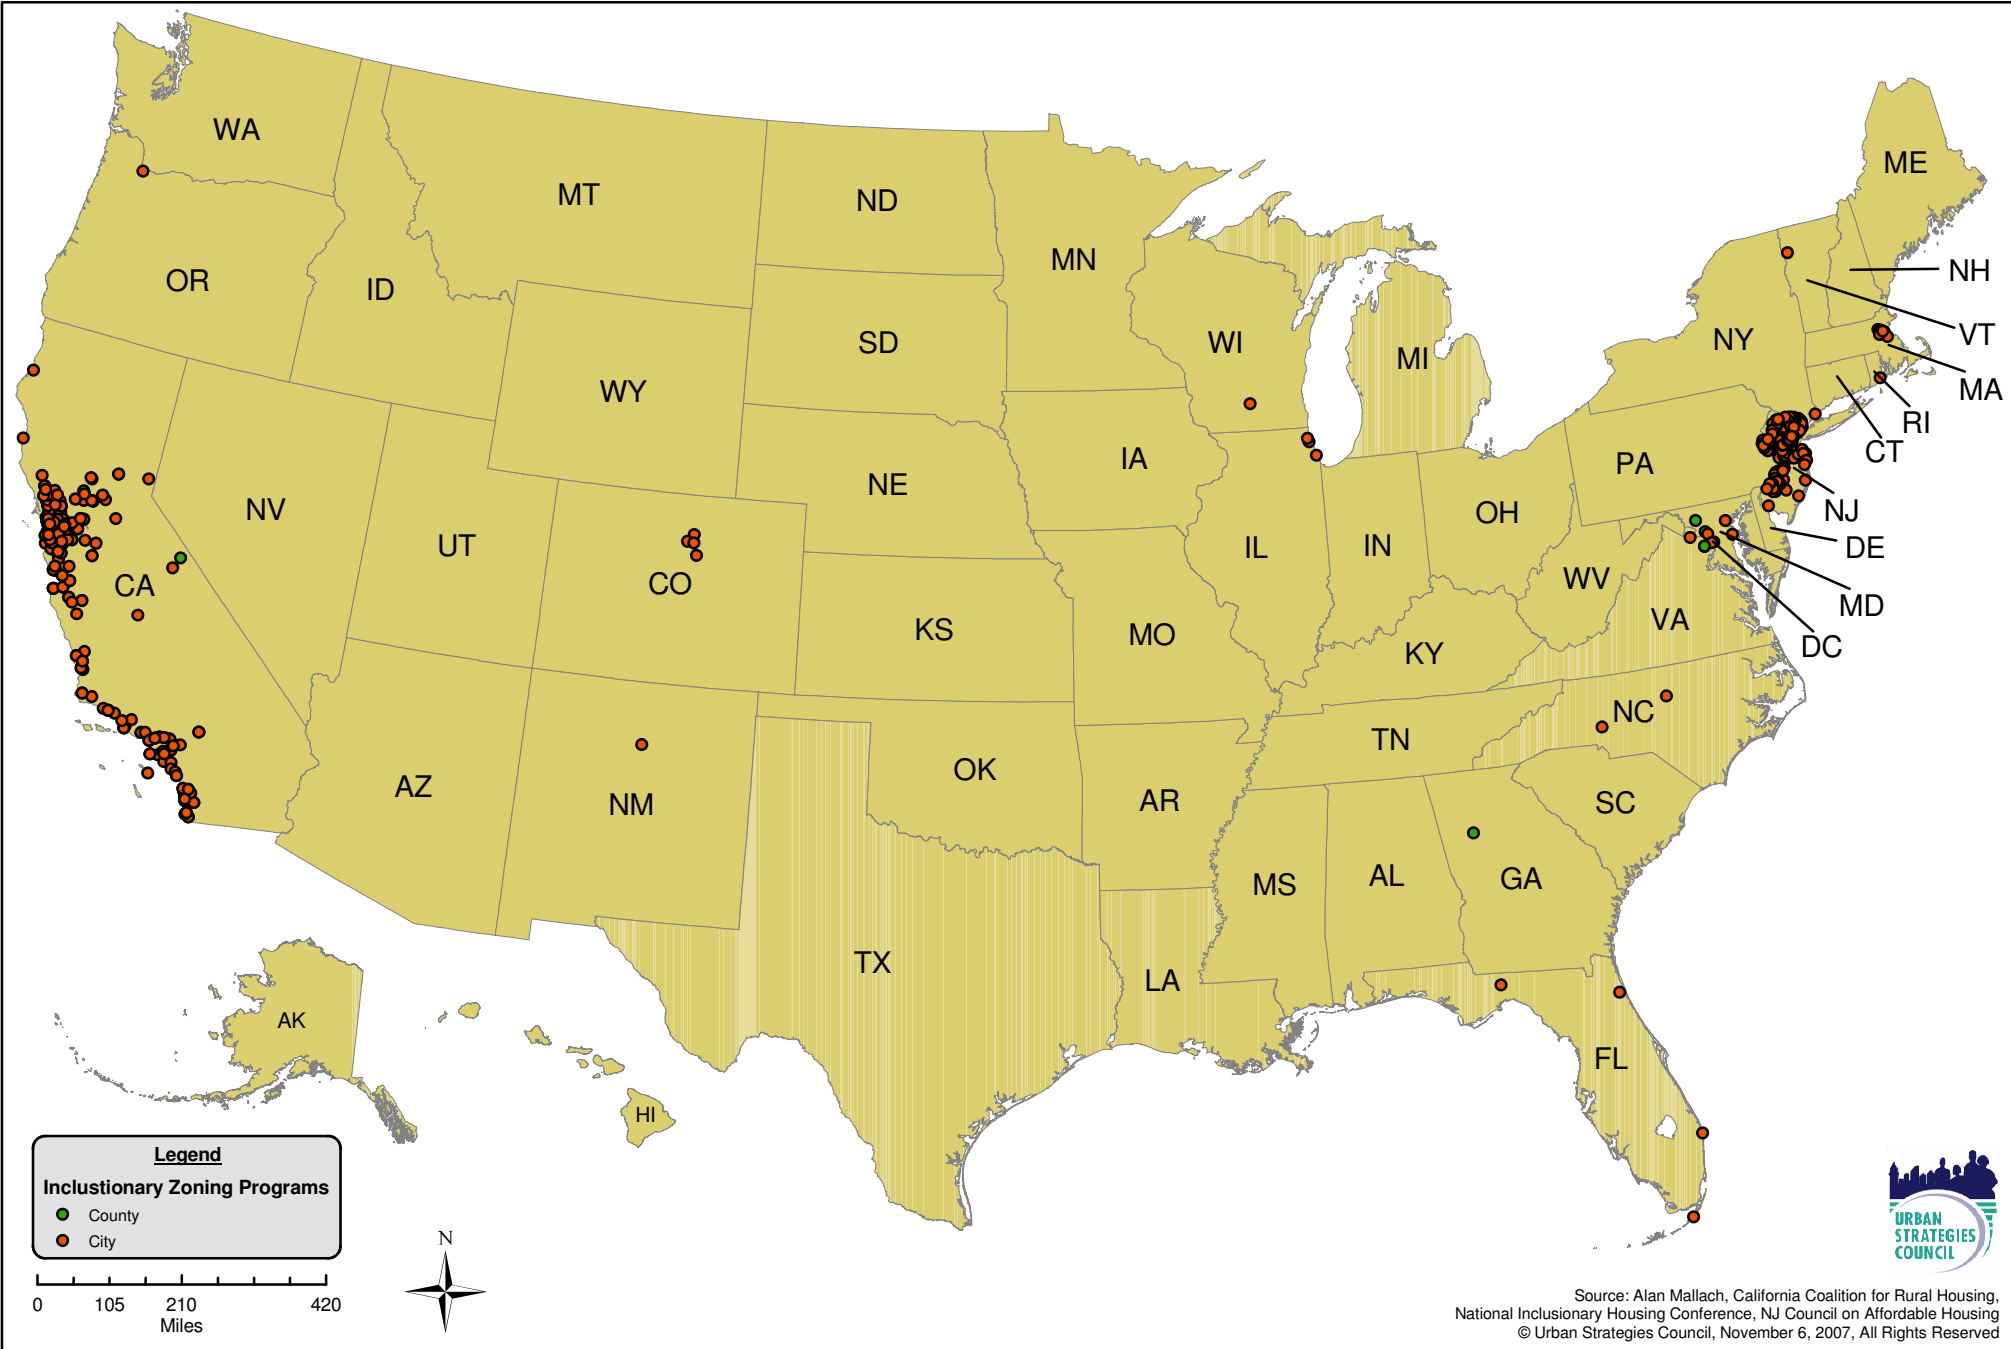

BEFORE IT'S TOO LATE!

COMMUNITY CONTROL & BENEFITS IN LAND USE

INCLUSIONARY ZONING

IZ policies are local rules that require or encourage for-profit housing developers to include (and pay for) some affordable housing as part of new housing projects. This table lists known Inclusionary Zoning schemes and includes various types or ordinances and regulations. Bold font highlights policies that are county wide rather than city based.

City	State	County
Agoura Hills	CA	Los Angeles
Alameda	CA	Alameda
Albany	CA	Alameda
American Canyon	CA	Napa
Arcata	CA	Humboldt
Arroyo Grande	CA	San Luis Obispo
Artesia	CA	Los Angeles
Atascadero	CA	San Luis Obispo
Avalon	CA	Los Angeles
Benicia	CA	Solano
Berkeley	CA	Alameda
Brea	CA	Orange
Brentwood	CA	Contra Costa
Buellton	CA	Santa Barbara
Burlingame	CA	San Mateo
Calabasas	CA	Los Angeles
Calistoga	CA	Napa
Capitola	CA	Santa Cruz
Carlsbad	CA	San Diego
Carpinteria	CA	Santa Barbara
Chula Vista	CA	San Diego
Clayton	CA	Contra Costa
Cloverdale	CA	Sonoma
Colma	CA	San Mateo
Concord	CA	Contra Costa
	CA	Contra Costa
Coronado	CA	San Diego
Corte Madera	CA	Marin
Cotati	CA	Sonoma
Cupertino	CA	Santa Clara
Cypress	CA	Orange
Daly City	CA	San Mateo
Danville	CA	Contra Costa
Davis	CA	Yolo
Del Mar	CA	San Diego